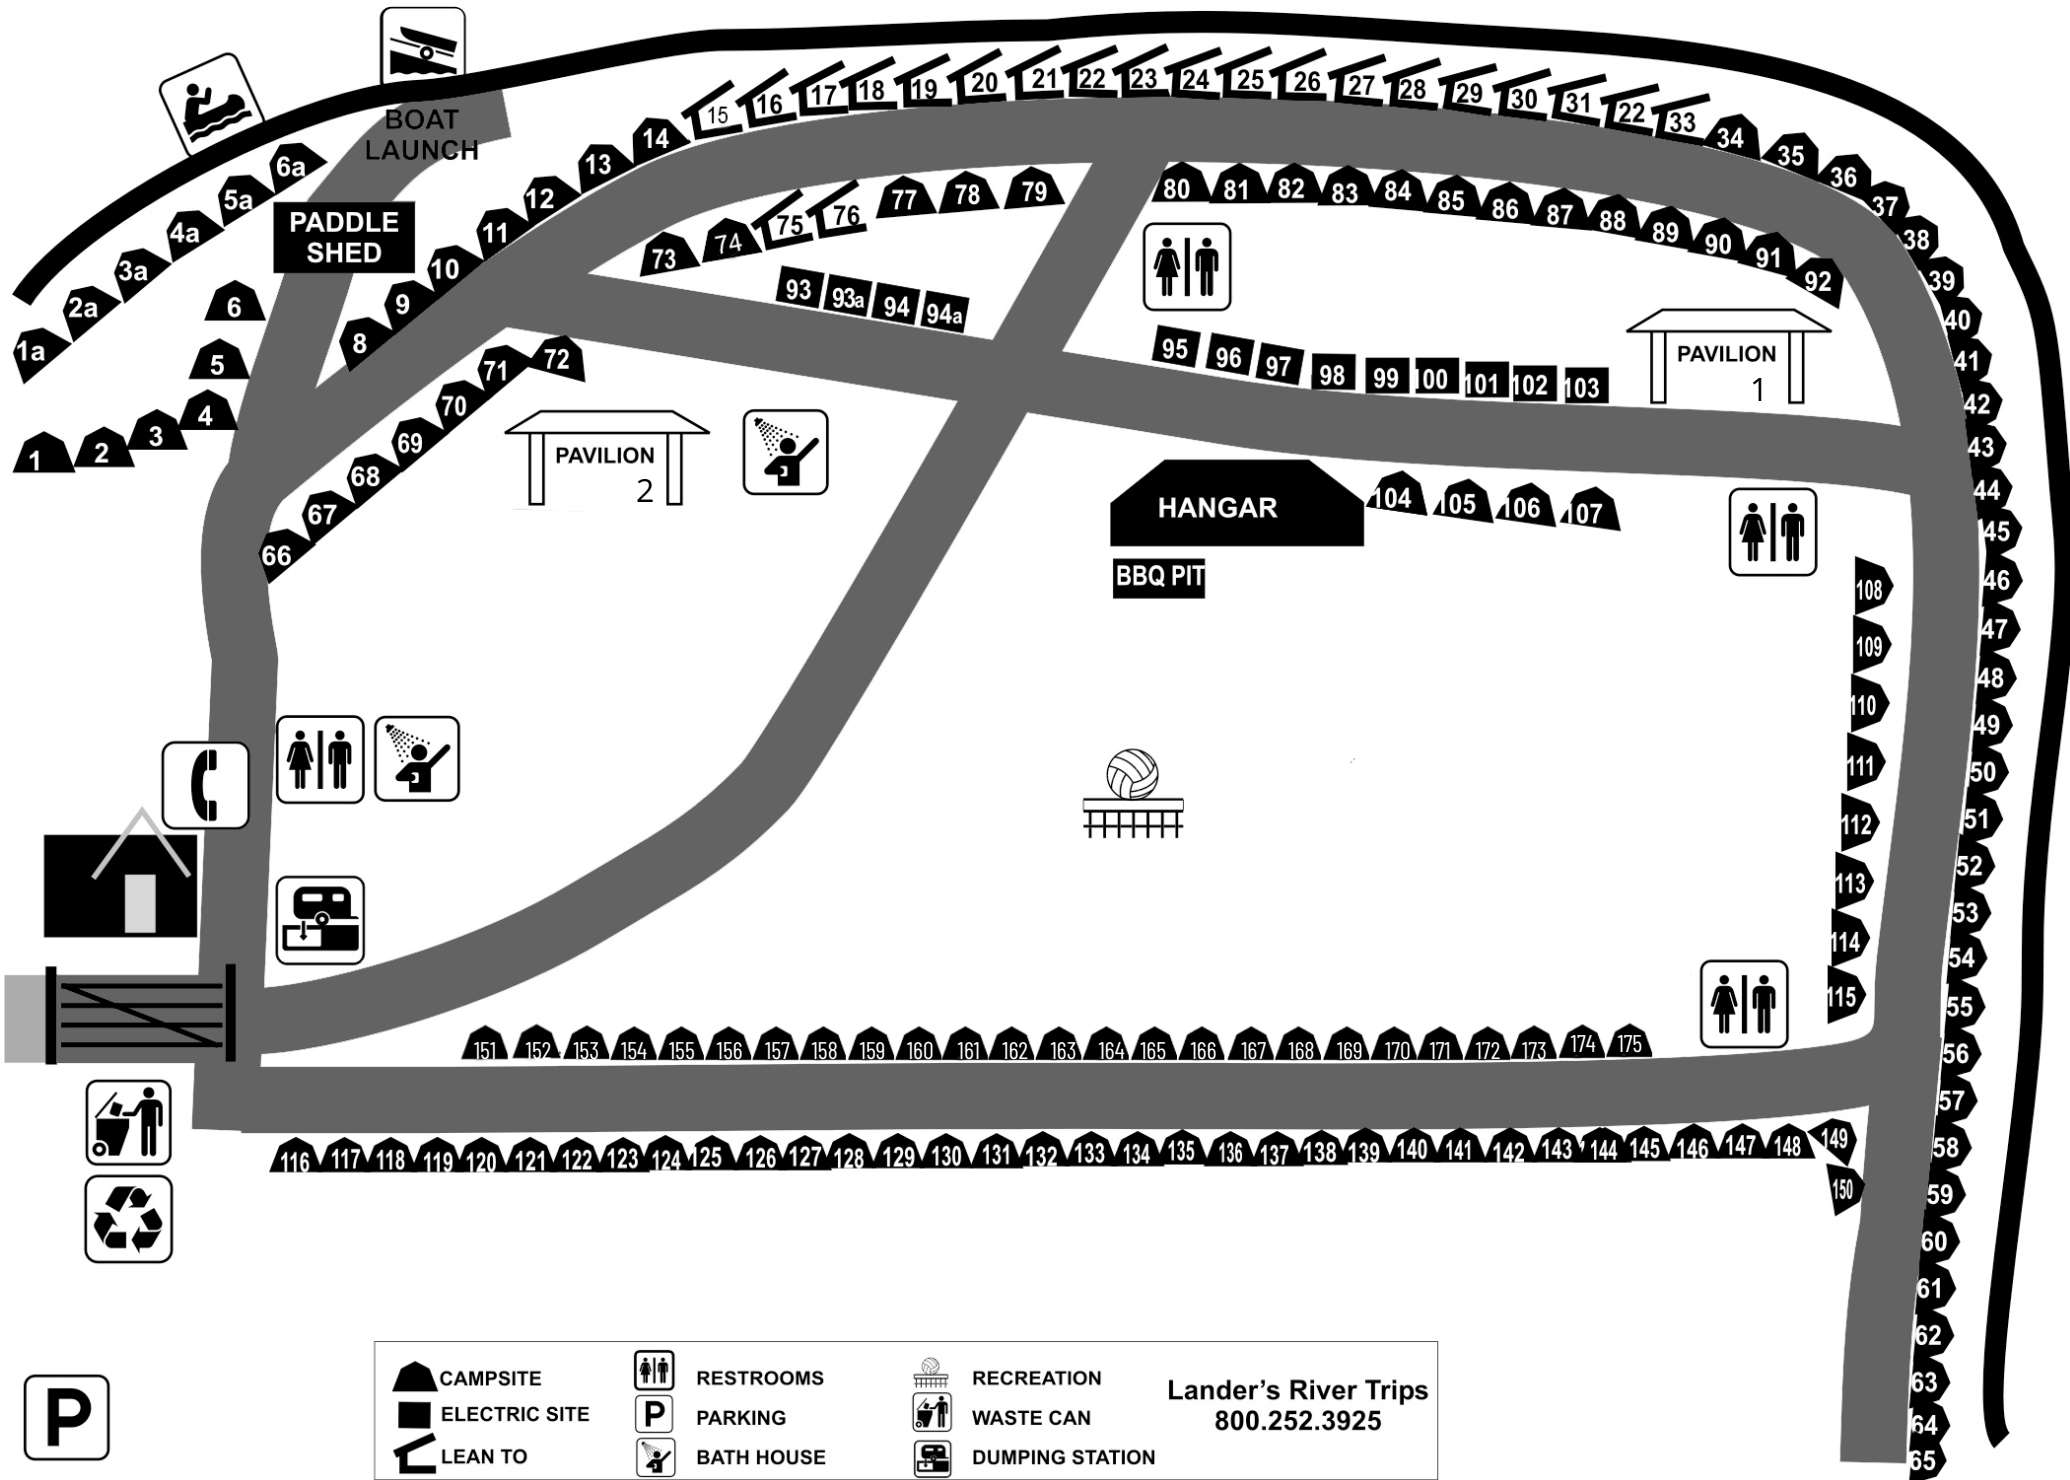

# NARROWSBURG CAMPGROUND

CAMPSITE	RESTROOMS	RECREATION	<b>Lander's River Trips</b> 800.252.3925
ELECTRIC SITE	PARKING	WASTE CAN	
LEAN TO	BATH HOUSE	DUMPING STATION	